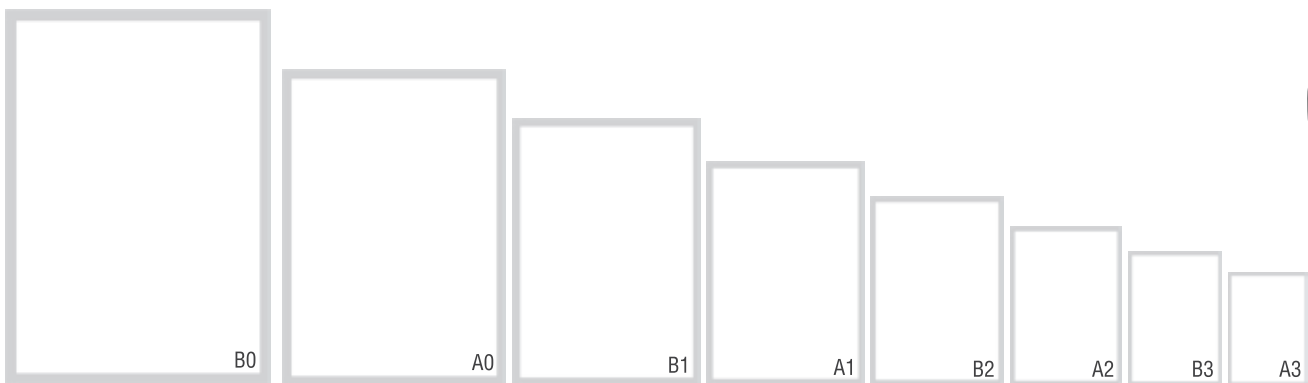

# LED PANEL LIGHTBOX

With this lightweight, stylist & durable design it can be placed almost anywhere.

For exhibition use

For showroom use

For retail use

For mall use

size	measurement (mm)	printing size (mm)
A3	W297 x H420	W272 x H395
B3	W353 x H500	W328 x H475
A2	W420 x H594	W395 x H569
B2	W500 x H707	W475 x H682
A1	W594 x H841	W569 x H816
B1	W707 x H1000	W682 x H975
A0	W841 x H1189	W816 x H1164
B0	W1000 x H1411	W975 x H1386
	**custom size**	**custom size**

## DM-22

Depth : 1.8 cm  
Custom size available

size	measurement (mm)	printing size (mm)	weight (kg)
A3	W297 x H420	W272 x H395	0.8
B3	W353 x H500	W328 x H475	1.1
A2	W420 x H594	W395 x H569	1.5
B2	W500 x H707	W475 x H682	2.0
A1	W594 x H841	W569 x H816	2.5
B1	W707 x H1000	W682 x H975	4.1
A0	W841 x H1189	W816 x H1164	2.5
B0	W1000 x H1411	W975 x H1386	4.1
	**custom size**	**custom size**	

## DM-25B

Depth : 1.1 cm  
Custom size available

size	measurement (mm)	printing size (mm)	weight (kg)
A3	W297 x H420	W272 x H395	0.8
B3	W353 x H500	W328 x H475	1.1
A2	W420 x H594	W395 x H569	1.5
B2	W500 x H707	W475 x H682	2.0
A1	W594 x H841	W569 x H816	2.5
B1	W707 x H1000	W682 x H975	4.1
A0	W841 x H1189	W816 x H1164	2.5
B0	W1000 x H1411	W975 x H1386	4.1
	**custom size**	**custom size**	