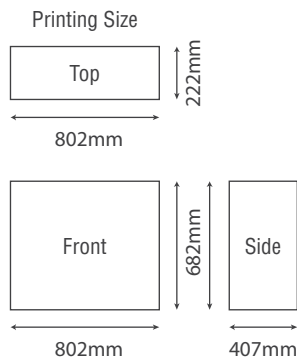

MAXIMAX Aluminium Exhibition System

MaxiMax booth structure

MaxiMax Beam

product	size
B870/80	W870 x D80 x H80 mm
B1820/80	W1820 x D80 x H80 mm
B2770/80	W2770 x D80 x H80 mm
B3720/80	W3720 x D80 x H80 mm
B4670/80	W4670 x D80 x H80 mm
B395/40	W395 x D40 x H40 mm
B870/40	W870 x D40 x H40 mm
B1820/40	W1820 x D40 x H40 mm

***custom size available**

MaxiMax Post

product	size
P750/80	W80 x D80 x H750 mm
P2480/80	W80 x D80 x H2480 mm
P2980/80	W80 x D80 x H2980 mm
P3480/80	W80 x D80 x H3480 mm
P3980/80	W80 x D80 x H3980 mm
P4980/80	W80 x D40 x H4980 mm
P2480/40	W40 x D40 x H2480 mm
P2980/40	W40 x D40 x H2980 mm
P3980/40	W40 x D40 x H3980 mm

40mm adjustable channel

Long arm spotlight

Storage door lock

MAXIMAX LC Counter

LC-01

product	LC-01
size	W870 x D475 x H750 mm
weight	5kg

LC-02

product	LC-02
size	W870 x D475 x H1000 mm
weight	6kg

LC-03

product	LC-03
size	W830 x D475 x H1080 mm
weight	6kg

LC-04

product	LC-04
size	W870 x D475 x H1000 cm
weight	8kg

LC-05

product	LC-05
size	W1305 x D1305 x H750 cm
weight	10kg

LC-06

product	LC-06
size	W1740 x D1305 x H750 cm
weight	13kg