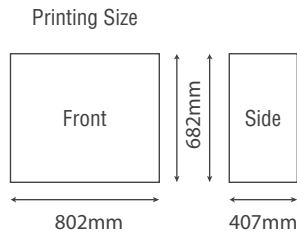

MAXIMAX Aluminium Exhibition System

MaxiMax booth structure

MaxiMax Beam

product	size
B870/80	W870 x D80 x H80 mm
B1820/80	W1820 x D80 x H80 mm
B2770/80	W2770 x D80 x H80 mm
B3720/80	W3720 x D80 x H80 mm
B4670/80	W4670 x D80 x H80 mm
B395/40	W395 x D40 x H40 mm
B870/40	W870 x D40 x H40 mm
B1820/40	W1820 x D40 x H40 mm

***custom size available**

MaxiMax Post

product	size
P750/80	W80 x D80 x H750 mm
P2480/80	W80 x D80 x H2480 mm
P2980/80	W80 x D80 x H2980 mm
P3480/80	W80 x D80 x H3480 mm
P3980/80	W80 x D80 x H3980 mm
P4980/80	W80 x D40 x H4980 mm
P2480/40	W40 x D40 x H2480 mm
P2980/40	W40 x D40 x H2980 mm
P3980/40	W40 x D40 x H3980 mm

40mm adjustable channel

Long arm spotlight

Storage door lock

MAXIMAX LC Counter

LC-01

product	LC-01
size	W870 x D475 x H750 mm
weight	5kg

LC-02

product	LC-02
size	W870 x D475 x H1000 mm
weight	6kg

LC-03

product	LC-03
size	W830 x D475 x H1080 mm
weight	6kg

LC-04

product	LC-04
size	W870 x D475 x H1000 cm
weight	8kg

LC-05

product	LC-05
size	W1305 x D1305 x H750 cm
weight	10kg

LC-06

product	LC-06
size	W1740 x D1305 x H750 cm
weight	13kg