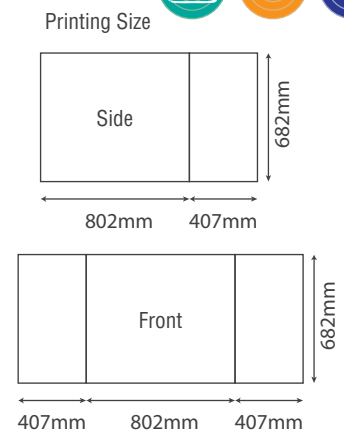

MAXIMAX Aluminium Exhibition System

MaxiMax booth structure

MaxiMax Beam

product	size
B870/80	W870 x D80 x H80 mm
B1820/80	W1820 x D80 x H80 mm
B2770/80	W2770 x D80 x H80 mm
B3720/80	W3720 x D80 x H80 mm
B4670/80	W4670 x D80 x H80 mm
B395/40	W395 x D40 x H40 mm
B870/40	W870 x D40 x H40 mm
B1820/40	W1820 x D40 x H40 mm

***custom size available**

MaxiMax Post

product	size
P750/80	W80 x D80 x H750 mm
P2480/80	W80 x D80 x H2480 mm
P2980/80	W80 x D80 x H2980 mm
P3480/80	W80 x D80 x H3480 mm
P3980/80	W80 x D80 x H3980 mm
P4980/80	W80 x D40 x H4980 mm
P2480/40	W40 x D40 x H2480 mm
P2980/40	W40 x D40 x H2980 mm
P3980/40	W40 x D40 x H3980 mm

40mm adjustable channel

Long arm spotlight

Storage door lock

MAXIMAX LC Counter

LC-01

product	LC-01
size	W870 x D475 x H750 mm
weight	5kg

LC-02

product	LC-02
size	W870 x D475 x H1000 mm
weight	6kg

LC-03

product	LC-03
size	W830 x D475 x H1080 mm
weight	6kg

LC-04

product	LC-04
size	W870 x D475 x H1000 cm
weight	8kg

LC-05

product	LC-05
size	W1305 x D1305 x H750 cm
weight	10kg

LC-06

product	LC-06
size	W1740 x D1305 x H750 cm
weight	13kg