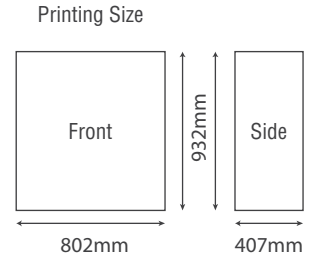

MAXIMAX Aluminium Exhibition System

MaxiMax booth structure

MaxiMax Beam

product	size
B870/80	W870 x D80 x H80 mm
B1820/80	W1820 x D80 x H80 mm
B2770/80	W2770 x D80 x H80 mm
B3720/80	W3720 x D80 x H80 mm
B4670/80	W4670 x D80 x H80 mm
B395/40	W395 x D40 x H40 mm
B870/40	W870 x D40 x H40 mm
B1820/40	W1820 x D40 x H40 mm

***custom size available**

MaxiMax Post

product	size
P750/80	W80 x D80 x H750 mm
P2480/80	W80 x D80 x H2480 mm
P2980/80	W80 x D80 x H2980 mm
P3480/80	W80 x D80 x H3480 mm
P3980/80	W80 x D80 x H3980 mm
P4980/80	W80 x D40 x H4980 mm
P2480/40	W40 x D40 x H2480 mm
P2980/40	W40 x D40 x H2980 mm
P3980/40	W40 x D40 x H3980 mm

40mm adjustable channel

Long arm spotlight

Storage door lock

MAXIMAX LC Counter

LC-01

product	LC-01
size	W870 x D475 x H750 mm
weight	5kg

LC-02

product	LC-02
size	W870 x D475 x H1000 mm
weight	6kg

LC-03

product	LC-03
size	W830 x D475 x H1080 mm
weight	6kg

LC-04

product	LC-04
size	W870 x D475 x H1000 cm
weight	8kg

LC-05

product	LC-05
size	W1305 x D1305 x H750 cm
weight	10kg

LC-06

product	LC-06
size	W1740 x D1305 x H750 cm
weight	13kg