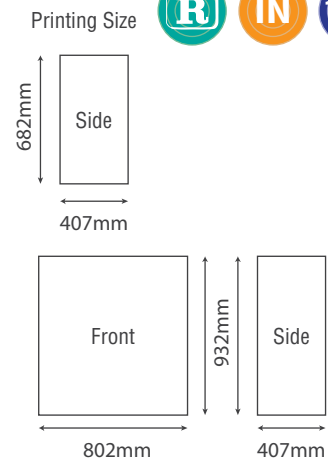

MAXIMAX Aluminium Exhibition System

MaxiMax booth structure

MaxiMax Beam

product	size
B870/80	W870 x D80 x H80 mm
B1820/80	W1820 x D80 x H80 mm
B2770/80	W2770 x D80 x H80 mm
B3720/80	W3720 x D80 x H80 mm
B4670/80	W4670 x D80 x H80 mm
B395/40	W395 x D40 x H40 mm
B870/40	W870 x D40 x H40 mm
B1820/40	W1820 x D40 x H40 mm

***custom size available**

MaxiMax Post

product	size
P750/80	W80 x D80 x H750 mm
P2480/80	W80 x D80 x H2480 mm
P2980/80	W80 x D80 x H2980 mm
P3480/80	W80 x D80 x H3480 mm
P3980/80	W80 x D80 x H3980 mm
P4980/80	W80 x D40 x H4980 mm
P2480/40	W40 x D40 x H2480 mm
P2980/40	W40 x D40 x H2980 mm
P3980/40	W40 x D40 x H3980 mm

40mm adjustable channel

Long arm spotlight

Storage door lock

MAXIMAX LC Counter

LC-01

product	LC-01
size	W870 x D475 x H750 mm
weight	5kg

LC-02

product	LC-02
size	W870 x D475 x H1000 mm
weight	6kg

LC-03

product	LC-03
size	W830 x D475 x H1080 mm
weight	6kg

LC-04

product	LC-04
size	W870 x D475 x H1000 cm
weight	8kg

LC-05

product	LC-05
size	W1305 x D1305 x H750 cm
weight	10kg

LC-06

product	LC-06
size	W1740 x D1305 x H750 cm
weight	13kg