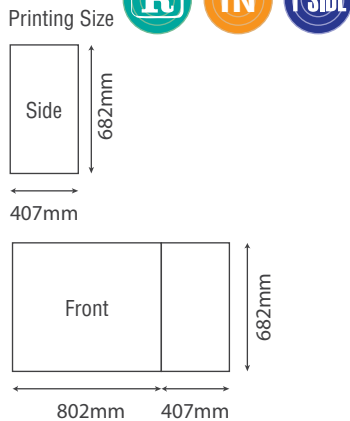

MAXIMAX Aluminium Exhibition System

MaxiMax booth structure

MaxiMax Beam

product	size
B870/80	W870 x D80 x H80 mm
B1820/80	W1820 x D80 x H80 mm
B2770/80	W2770 x D80 x H80 mm
B3720/80	W3720 x D80 x H80 mm
B4670/80	W4670 x D80 x H80 mm
B395/40	W395 x D40 x H40 mm
B870/40	W870 x D40 x H40 mm
B1820/40	W1820 x D40 x H40 mm

***custom size available**

MaxiMax Post

product	size
P750/80	W80 x D80 x H750 mm
P2480/80	W80 x D80 x H2480 mm
P2980/80	W80 x D80 x H2980 mm
P3480/80	W80 x D80 x H3480 mm
P3980/80	W80 x D80 x H3980 mm
P4980/80	W80 x D40 x H4980 mm
P2480/40	W40 x D40 x H2480 mm
P2980/40	W40 x D40 x H2980 mm
P3980/40	W40 x D40 x H3980 mm

40mm adjustable channel

Long arm spotlight

Storage door lock

MAXIMAX LC Counter

LC-01

product	LC-01
size	W870 x D475 x H750 mm
weight	5kg

LC-02

product	LC-02
size	W870 x D475 x H1000 mm
weight	6kg

LC-03

product	LC-03
size	W830 x D475 x H1080 mm
weight	6kg

LC-04

product	LC-04
size	W870 x D475 x H1000 cm
weight	8kg

LC-05

product	LC-05
size	W1305 x D1305 x H750 cm
weight	10kg

LC-06

product	LC-06
size	W1740 x D1305 x H750 cm
weight	13kg