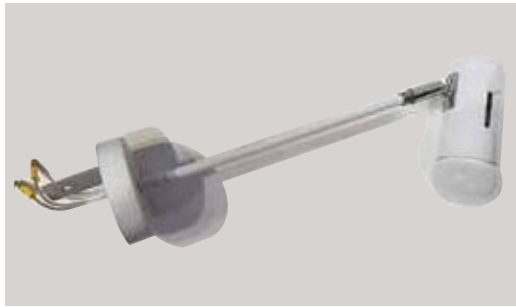

100W Long Arm Spotlight Maxima

- Bright white light
- Applies for Maxima

100W Long Arm Spotlight Truss

- Bright white light
- Applies for Truss

100W Halogen Arm Spotlight

- Standard yellow light
- Applies for Fleximax, Conneq products

12W LED Arm Spotlight

- Bright white light, Low power
- Applies for Conneq, DMK, SEG products

50W Halogen Arm Spotlight

- Bright white light
- Applies for Maxroll, Vertimax products

LED Blade Spotlight

- Bright white light
- Applies for Slipcover product

5W LED Downlight

- Bright white light
- Ideal for lighting a 3-4m wall, signage

30W Medal Halide

- Very bright white light
- Ideal for lighting a 3-4m wall, signage