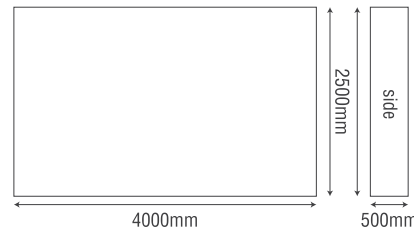

size

Custommade entrance arch (SDCC)

Standard system entrance arch (SCCC)

Shell scheme entrance arch (MVEC)

Information/Directory Board

A board intended for posting public messages, for example, to advertise items offered, announce events, or provide information. And used primarily to give information about the exhibitors and booth locations.

size

Directional board (KLCC)

size