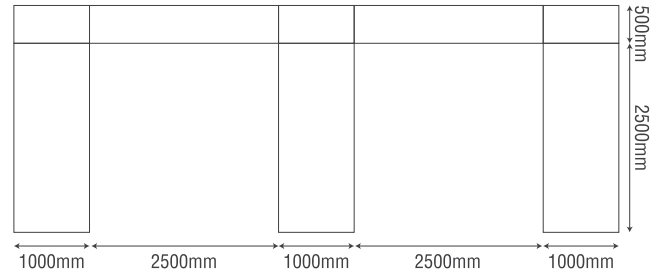

size

Custommade entrance arch (SDCC)

Standard system entrance arch (SCCC)

Shell scheme entrance arch (MVEC)

Information/Directory Board

A board intended for posting public messages, for example, to advertise items offered, announce events, or provide information. And used primarily to give information about the exhibitors and booth locations.

size

Directional board (KLCC)

size