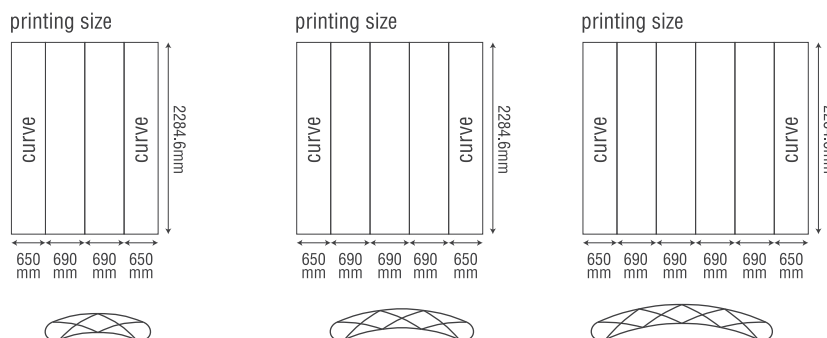

Collapsed Structure

Carry Bag

Magnetic Bar

LED Spotlight

FlexiMax Pop Up System 7.5ft Height

Straight Backwall

product	DM-13-SS	DM-23-SS	DM-33-SS	DM-43-SS
size	W1300 x D310 x H2300 mm	W2060 x D310 x H2300 mm	W2820 x D310 x H2300 mm	W3580 x D310 x H2300 mm
weight	12kg	15kg	18kg	21kg

Curve Backwall

product	DM-23-SC	DM-33-SC	DM-43-SC
size	W1930 x D310 x H2300 mm	W2630 x D310 x H2300 mm	W3330 x D310 x H2300 mm
weight	15kg	18kg	21kg

DM-11-SS

product	DM-11-SS
size	W1300 x D310 x H770 mm
weight	4kg

Fleximax Deluxe 17

product	Deluxe 17
size	W5600 x D1300 x H2300 mm
weight	40kg

DM-21-SS

product	DM-21-SS
size	W2060 x D310 x H770 mm
weight	8kg

Fleximax Wing 20

product	Wing 20
size	W6150 x D310 x H2300 mm
weight	39kg

DM-22-SS

product	DM-22-SS
size	W2060 x D310 x H1540 mm
weight	16kg

Fleximax S-Shape 20

product	S-Shape 20
size	W6150 x D510 x H2300 mm
weight	39kg

1

Straight 3.6m

5-IN-ONE POP UP KIT

1 investment many configurations