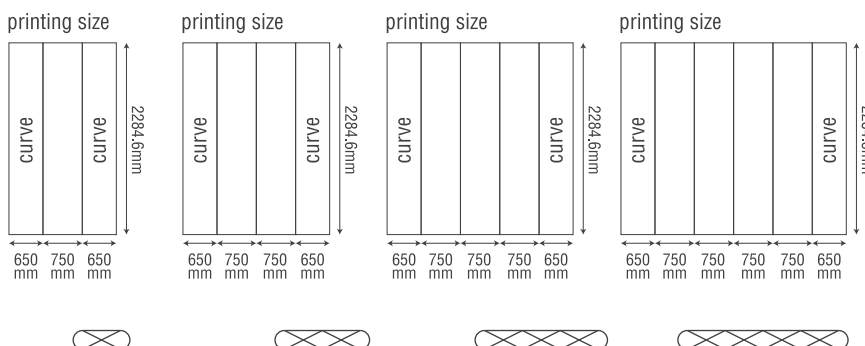

Collapsed Structure

Carry Bag

Magnetic Bar

LED Spotlight

FlexiMax Pop Up System 7.5ft Height

Straight Backwall

product	DM-13-SS	DM-23-SS	DM-33-SS	DM-43-SS
size	W1300 x D310 x H2300 mm	W2060 x D310 x H2300 mm	W2820 x D310 x H2300 mm	W3580 x D310 x H2300 mm
weight	12kg	15kg	18kg	21kg

Curve Backwall

product	DM-23-SC	DM-33-SC	DM-43-SC
size	W1930 x D310 x H2300 mm	W2630 x D310 x H2300 mm	W3330 x D310 x H2300 mm
weight	15kg	18kg	21kg

DM-11-SS

product	DM-11-SS
size	W1300 x D310 x H770 mm
weight	4kg

Fleximax Deluxe 17

product	Deluxe 17
size	W5600 x D1300 x H2300 mm
weight	40kg

DM-21-SS

product	DM-21-SS
size	W2060 x D310 x H770 mm
weight	8kg

Fleximax Wing 20

product	Wing 20
size	W6150 x D310 x H2300 mm
weight	39kg

DM-22-SS

product	DM-22-SS
size	W2060 x D310 x H1540 mm
weight	16kg

Fleximax S-Shape 20

product	S-Shape 20
size	W6150 x D510 x H2300 mm
weight	39kg

1

Straight 3.6m

5-IN-ONE POP UP KIT

1 investment many configurations