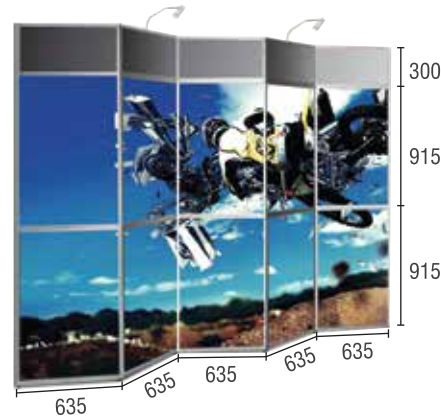

MAXFOLD BACKDROP

Folding Panel Displays, velcro receptive and pin-friendly. The velcro display board is dual - sided that offer various color for your versatility in displays.

Header panel is detachable

Fabric Color Chart

Standard Colors

Special Colors

MAXFOLD 3 BAY

product	Maxfold 3 Bay
size	W1830 x H2100 mm
header artwork	W605 x H275 mm
body artwork	W605 x H885 mm
weight	13.6kg

MAXFOLD 4 BAY

product	Maxfold 4 Bay
size	W2440 x H2100 mm
header artwork	W605 x H275 mm
body artwork	W605 x H885 mm
weight	18kg

MAXFOLD 5 BAY

product	Maxfold 5 Bay
size	W3050 x H2100 mm
header artwork	W605 x H275 mm
body artwork	W605 x H885 mm
weight	22.6kg

MAXFOLD COUNTER DISPLAY

Extremely lightweight with multiple graphics to captivate audiences.
Suitable for the retail environment, trade shows and exhibitions.

MAXFOLD CS 001

product	CS 001
size	W1218 x D500 x H848 mm
body artwork	W710 x H710 mm W280 x H710 mm (side)
weight	15kg

MAXFOLD CS 002

product	CS 002
size	W1420 x D660 x H1040 mm
header artwork	W683 x H170 mm W280 x H170 mm (side)
body artwork	W710 x H810 mm W280 x H810 mm (side)
weight	15kg