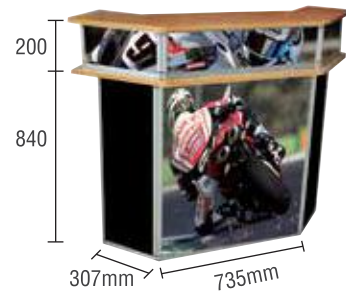

Fabric Color Chart

Standard Colors

Special Colors

MAXFOLD 3 BAY

product	Maxfold 3 Bay
size	W1830 x H2100 mm
header artwork	W605 x H275 mm
body artwork	W605 x H885 mm
weight	13.6kg

MAXFOLD 4 BAY

product	Maxfold 4 Bay
size	W2440 x H2100 mm
header artwork	W605 x H275 mm
body artwork	W605 x H885 mm
weight	18kg

MAXFOLD 5 BAY

product	Maxfold 5 Bay
size	W3050 x H2100 mm
header artwork	W605 x H275 mm
body artwork	W605 x H885 mm
weight	22.6kg

MAXFOLD COUNTER DISPLAY

Extremely lightweight with multiple graphics to captivate audiences.
Suitable for the retail environment, trade shows and exhibitions.

MAXFOLD DS 003

product	DS 003
size	W457 x D457 x H2134 mm
header artwork	W506 x H197 mm
body artwork	W432 x H615 mm
weight	15kg

MAXFOLD DS 005

product	DS 005
size	W915 x D457 x H990 mm
body artwork	W860 x H676 mm W400 x H676 mm (side)
weight	15kg

MAXFOLD CS 001

product	CS 001
size	W1218 x D500 x H848 mm
body artwork	W710 x H710 mm W280 x H710 mm (side)
weight	15kg

MAXFOLD CS 002

product	CS 002
size	W1420 x D660 x H1040 mm
header artwork	W683 x H170 mm W280 x H170 mm (side)
body artwork	W710 x H810 mm W280 x H810 mm (side)
weight	15kg