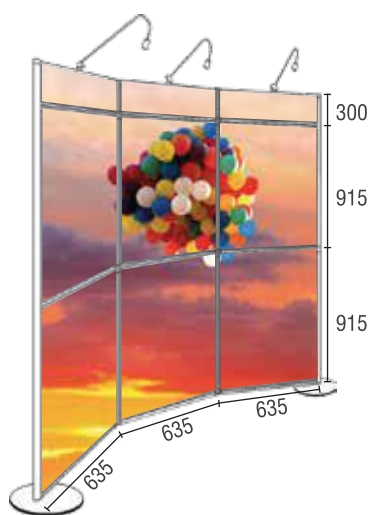

MAXFOLD BACKDROP

Folding Panel Displays, velcro receptive and pin-friendly. The velcro display board is dual - sided that offer various color for your versatility in displays.

Header panel is detachable

Fabric Color Chart

Standard Colors

Special Colors

MAXFOLD 3 BAY

product	Maxfold 3 Bay
size	W1830 x H2100 mm
header artwork	W605 x H275 mm
body artwork	W605 x H885 mm
weight	13.6kg

MAXFOLD 4 BAY

product	Maxfold 4 Bay
size	W2440 x H2100 mm
header artwork	W605 x H275 mm
body artwork	W605 x H885 mm
weight	18kg

MAXFOLD 5 BAY

product	Maxfold 5 Bay
size	W3050 x H2100 mm
header artwork	W605 x H275 mm
body artwork	W605 x H885 mm
weight	22.6kg

MAXFOLD COUNTER DISPLAY

Extremely lightweight with multiple graphics to captivate audiences.
Suitable for the retail environment, trade shows and exhibitions.

MAXFOLD DS 003

product	DS 003
size	W457 x D457 x H2134 mm
header artwork	W506 x H197 mm
body artwork	W432 x H615 mm
weight	15kg

MAXFOLD DS 005

product	DS 005
size	W915 x D457 x H990 mm
body artwork	W860 x H676 mm W400 x H676 mm (side)
weight	15kg