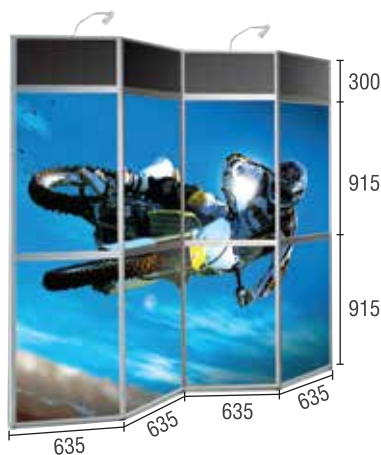

MAXFOLD BACKDROP

Folding Panel Displays, velcro receptive and pin-friendly. The velcro display board is dual - sided that offer various color for your versatility in displays.

Header panel is detachable

Fabric Color Chart

Standard Colors

Special Colors

MAXFOLD 3 BAY

product	Maxfold 3 Bay
size	W1830 x H2100 mm
header artwork	W605 x H275 mm
body artwork	W605 x H885 mm
weight	13.6kg

MAXFOLD 4 BAY

product	Maxfold 4 Bay
size	W2440 x H2100 mm
header artwork	W605 x H275 mm
body artwork	W605 x H885 mm
weight	18kg

MAXFOLD 5 BAY

product	Maxfold 5 Bay
size	W3050 x H2100 mm
header artwork	W605 x H275 mm
body artwork	W605 x H885 mm
weight	22.6kg

MAXFOLD COUNTER DISPLAY

Extremely lightweight with multiple graphics to captivate audiences.
Suitable for the retail environment, trade shows and exhibitions.

MAXFOLD CS 001

product	CS 001
size	W1218 x D500 x H848 mm
body artwork	W710 x H710 mm W280 x H710 mm (side)
weight	15kg

MAXFOLD CS 002

product	CS 002
size	W1420 x D660 x H1040 mm
header artwork	W683 x H170 mm W280 x H170 mm (side)
body artwork	W710 x H810 mm W280 x H810 mm (side)
weight	15kg