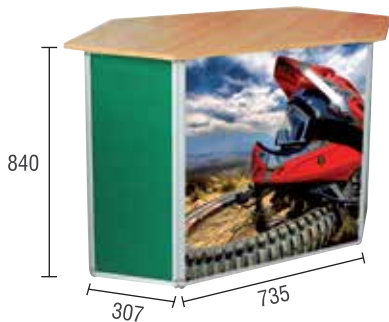

MAXFOLD 5 BAY

product	Maxfold 5 Bay
size	W3050 x H2100 mm
header artwork	W605 x H275 mm
body artwork	W605 x H885 mm
weight	22.6kg

MAXFOLD COUNTER DISPLAY

Extremely lightweight with multiple graphics to captivate audiences.
Suitable for the retail environment, trade shows and exhibitions.

Carry Bag Aluminium Structure Connector

MAXFOLD DS 002

product	DS 002
size	W1168 x D457 x H2134 mm
header artwork	W713 x H270 mm (front & back) W280 x H270 mm (side)
body artwork	W710 x H880 mm (front & back) W280 x H880 mm (side)
weight	22.4kg

MAXFOLD DS 003

product	DS 003
size	W457 x D457 x H2134 mm
header artwork	W506 x H197 mm
body artwork	W432 x H615 mm
weight	15kg

MAXFOLD DS 005

product	DS 005
size	W915 x D457 x H990 mm
body artwork	W860 x H676 mm W400 x H676 mm (side)
weight	15kg

MAXFOLD CS 001

product	CS 001
size	W1218 x D500 x H848 mm
body artwork	W710 x H710 mm W280 x H710 mm (side)
weight	15kg

MAXFOLD CS 002

product	CS 002
size	W1420 x D660 x H1040 mm
header artwork	W683 x H170 mm W280 x H170 mm (side)
body artwork	W710 x H810 mm W280 x H810 mm (side)
weight	15kg