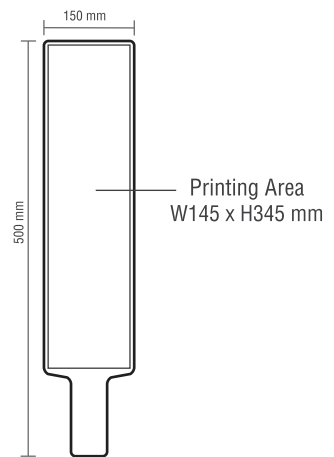

HAND HELD SIGNS

Our handheld printed placard signs are perfect for displaying your messages

Hand-held placards

Custom size available

size
W610 x H812 mm
W400 x H600 mm
W400 x H300 mm

HAND HELD SIGNS

2 SIDE

Hand-held Placards Round

Custom size available

size
275 x 460 mm
225 x 375 mm

2 SIDE

Hand-held Placards Rectangle

Custom size available

size
W150 x H500 mm

2 SIDE

Hand-held Placards Square

Custom size available

size
W431.8 x H381 mm