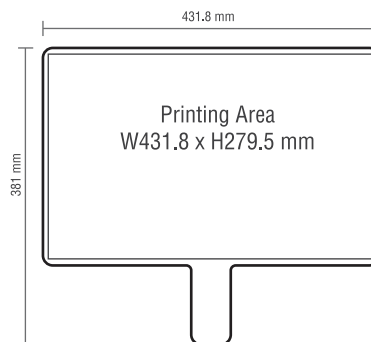

HAND HELD SIGNS

Our handheld printed placard signs are perfect for displaying your messages

Hand-held placards

Custom size available

size
W610 x H812 mm
W400 x H600 mm
W400 x H300 mm

HAND HELD SIGNS

2 SIDE

Hand-held Placards Round

Custom size available

size
275 x 460 mm
225 x 375 mm

2 SIDE

Hand-held Placards Rectangle

Custom size available

size
W150 x H500 mm

2 SIDE

Hand-held Placards Square

Custom size available

size
W431.8 x H381 mm