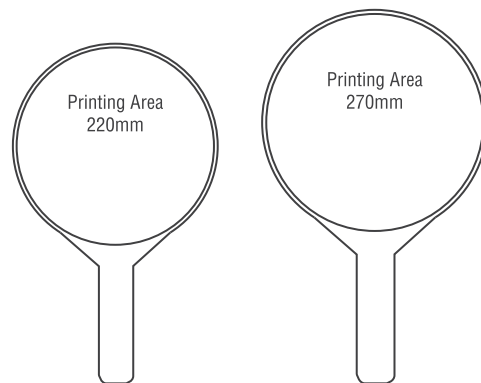

HAND HELD SIGNS

Our handheld printed placard signs are perfect for displaying your messages

Hand-held placards

Custom size available

size
W610 x H812 mm
W400 x H600 mm
W400 x H300 mm

HAND HELD SIGNS

2 SIDE

Hand-held Placards Round

Custom size available

size
275 x 460 mm
225 x 375 mm

2 SIDE

Hand-held Placards Rectangle

Custom size available

size
W150 x H500 mm

2 SIDE

Hand-held Placards Square

Custom size available

size
W431.8 x H381 mm