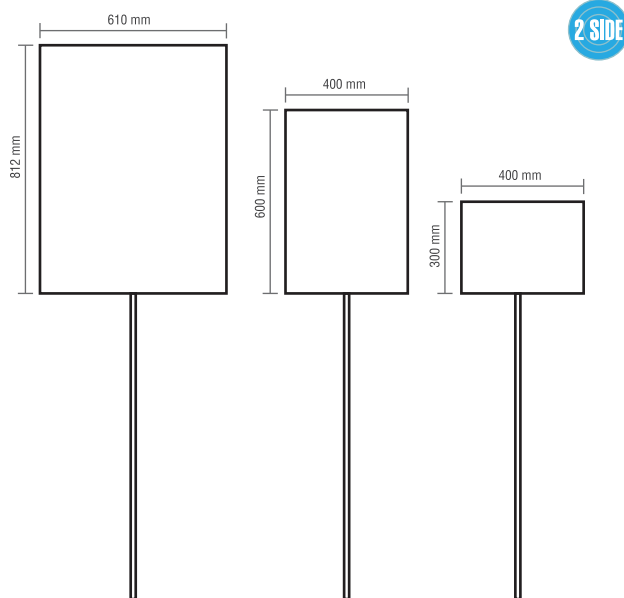

HAND HELD SIGNS

Our handheld printed placard signs are perfect for displaying your messages

Hand-held placards

Custom size available

size
W610 x H812 mm
W400 x H600 mm
W400 x H300 mm

HAND HELD SIGNS

2 SIDE

Hand-held Placards Round

Custom size available

size
275 x 460 mm
225 x 375 mm

2 SIDE

Hand-held Placards Rectangle

Custom size available

size
W150 x H500 mm

2 SIDE

Hand-held Placards Square

Custom size available

size
W431.8 x H381 mm