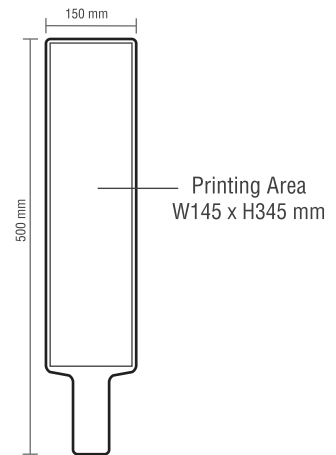

Hand-held placards

Custom size available

size
W610 x H812 mm
W400 x H600 mm
W400 x H300 mm

HAND HELD SIGNS

2 SIDE

Hand-held Placards Round

Custom size available

size
275 x 460 mm
225 x 375 mm

2 SIDE

Hand-held Placards Rectangle

Custom size available

size
W150 x H500 mm

2 SIDE

Hand-held Placards Square

Custom size available

size
W431.8 x H381 mm