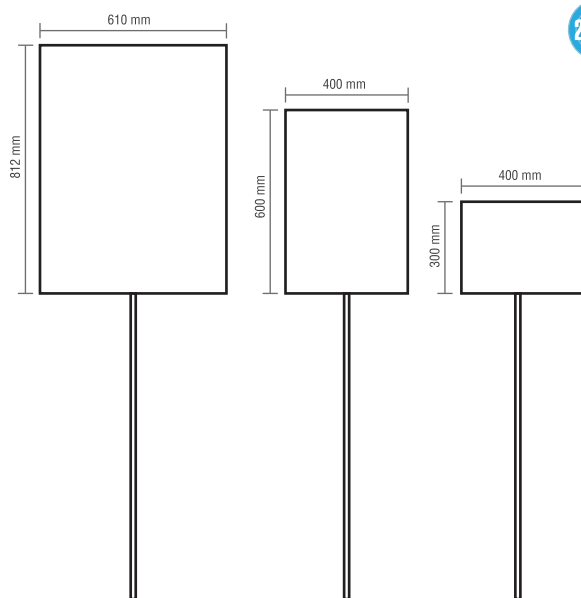

DIE-CUT SERVICES

Creating a clean and professional look for lettering, numbering, or shapes that are individually cut out from the sheet.

HAND HELD SIGNS

Our handheld printed placard signs are perfect for displaying your messages

Hand-held placards

Custom size available

size
W610 x H812 mm
W400 x H600 mm
W400 x H300 mm

HAND HELD SIGNS

2 SIDE

Hand-held Placards Round

Custom size available

size
275 x 460 mm
225 x 375 mm

2 SIDE

Hand-held Placards Rectangle

Custom size available

size
W150 x H500 mm

2 SIDE

Hand-held Placards Square

Custom size available

size
W431.8 x H381 mm