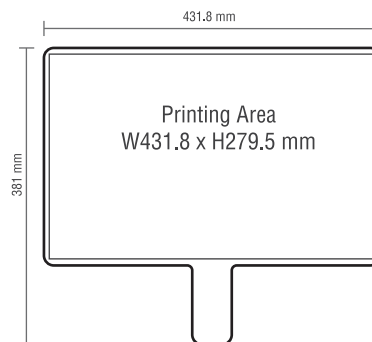

Hand-held placards

Custom size available

size
W610 x H812 mm
W400 x H600 mm
W400 x H300 mm

HAND HELD SIGNS

2 SIDE

Hand-held Placards Round

Custom size available

size
275 x 460 mm
225 x 375 mm

2 SIDE

Hand-held Placards Rectangle

Custom size available

size
W150 x H500 mm

2 SIDE

Hand-held Placards Square

Custom size available

size
W431.8 x H381 mm