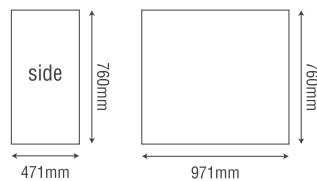

Standard shell scheme booth

Octagon profile

70mm profile

Linear  
1-side open

Corner  
2-side open

Peninsular  
3-side open

Island  
4-side open

printing size

printing size

printing size

### Info Desk

product	<b>Info Desk</b>
size	W971 x D471 x H760 mm
weight	5kg

### Fascia Name (Lightbox)

product	<b>Fascia Lightbox</b>
size	W3000 x D70 x H350 mm
weight	2kg