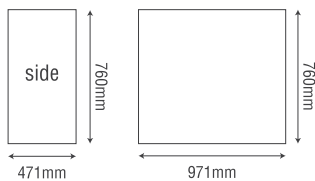

Standard shell scheme booth

Octagon profile

70mm profile

Linear  
1-side open

Corner  
2-side open

Peninsular  
3-side open

Island  
4-side open

printing size

printing size

printing size

### Info Desk

product	<b>Info Desk</b>
size	W971 x D471 x H760 mm
weight	5kg