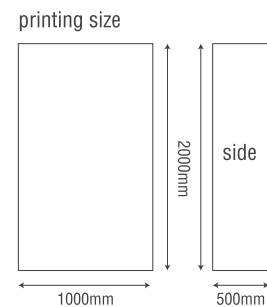

product	Hanging Banner
horizontal size	W4000 x H2000 mm
vertical size	W1500 x H3000 mm
*custom size available	

KLCC

KLCC

KLCC

Wall Signage

product	Wall Signage
size	W5730 x D200 x H3555 mm
*custom size available	

Pillar Signage

product	Pillar Signage
size	W1200 x D1500 x H2500 mm
*custom size available	

Directional Signage

product	Directional Signage
size	W1000 x D500 x H2000 mm
*custom size available	