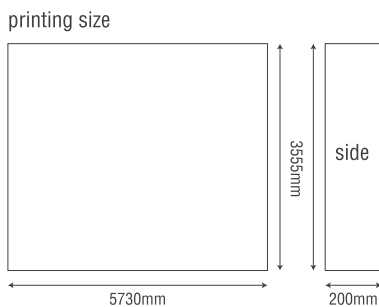

product	Hanging Banner
horizontal size	W4000 x H2000 mm
vertical size	W1500 x H3000 mm
*custom size available	

KLCC

KLCC

KLCC

Wall Signage

product	Wall Signage
size	W5730 x D200 x H3555 mm
*custom size available	

Pillar Signage

product	Pillar Signage
size	W1200 x D1500 x H2500 mm
*custom size available	

Directional Signage

product	Directional Signage
size	W1000 x D500 x H2000 mm
*custom size available	