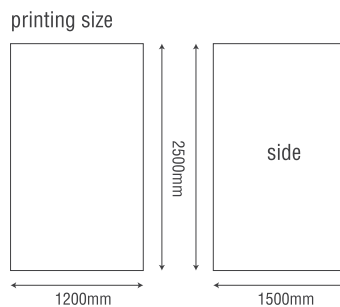

product	Hanging Banner
horizontal size	W4000 x H2000 mm
vertical size	W1500 x H3000 mm
*custom size available	

KLCC

KLCC

KLCC

Wall Signage

product	Wall Signage
size	W5730 x D200 x H3555 mm
*custom size available	

Pillar Signage

product	Pillar Signage
size	W1200 x D1500 x H2500 mm
*custom size available	

Directional Signage

product	Directional Signage
size	W1000 x D500 x H2000 mm
*custom size available	