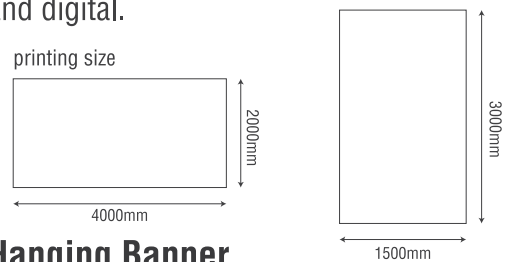

ORGANISER SERVICES

Official Contractor Services

Vertical banner (KLCC)

Horizontal banner (SCCC)

*More in section Lightbox and Portable Display Systems >>>

Signage

Signage is used to convey important messages or give directions to the public/attendees and for marketing purpose. We offer virtually a limitless range of signage solutions for exhibitions and events.

We design, digitally print and install eye catching high impact signage and graphics using a wide range materials, shapes and displays such as infills, backlit fabric, overhead and digital.

Hanging Banner

product	Hanging Banner
horizontal size	W4000 x H2000 mm
vertical size	W1500 x H3000 mm
*custom size available	

KLCC

KLCC

KLCC

Wall Signage

product	Wall Signage
size	W5730 x D200 x H3555 mm
*custom size available	

Pillar Signage

product	Pillar Signage
size	W1200 x D1500 x H2500 mm
*custom size available	

Directional Signage

product	Directional Signage
size	W1000 x D500 x H2000 mm
*custom size available	