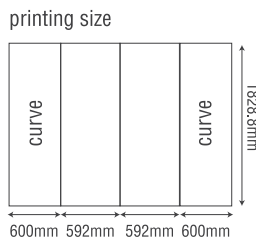

# Premium Magnetic Pop Up Display

Connec takes the conventional pop up display to a whole new challenge and multiniies it for better flexibility.

1x3 straight

**CONNEC-13-SS 6ft height**

size	<b>W1300 x D305 x H1830 mm</b>
weight	6kg

**CONNEC-13-SS 7.5ft height**

size	<b>W1300 x D305 x H2300 mm</b>
weight	7kg

2x3 straight

**CONNEC-23-SS 6ft height**

size	<b>W2060 x D305 x H1830 mm</b>
weight	12kg

**CONNEC-23-SS 7.5ft height**

size	<b>W2060 x D305 x H2300 mm</b>
weight	5kg

2x3 curve

**CONNEC-23-SC 6ft height**

size	<b>W1930 x D305 x H1830 mm</b>
weight	12kg

**CONNEC-23-SC 7.5ft height**

size	<b>W1930 x D305 x H2300 mm</b>
weight	14kg

## Counter 2x2 Curve

size	<b>W1210 x D440 x H1050 mm</b>
weight	8kg
printing size	W1970 x H878 mm (center 960mm)