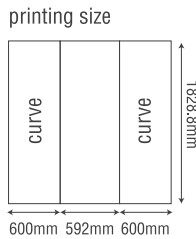

# Premium Magnetic Pop Up Display

Connec takes the conventional pop up display to a whole new challenge and multiniies it for better flexibility.

1x3 straight

**CONNEC-13-SS 6ft height**

size	<b>W1300 x D305 x H1830 mm</b>
weight	6kg

**CONNEC-13-SS 7.5ft height**

size	<b>W1300 x D305 x H2300 mm</b>
weight	7kg

2x3 straight

**CONNEC-23-SS 6ft height**

size	<b>W2060 x D305 x H1830 mm</b>
weight	12kg

**CONNEC-23-SS 7.5ft height**

size	<b>W2060 x D305 x H2300 mm</b>
weight	5kg

2x3 curve

**CONNEC-23-SC 6ft height**

size	<b>W1930 x D305 x H1830 mm</b>
weight	12kg

**CONNEC-23-SC 7.5ft height**

size	<b>W1930 x D305 x H2300 mm</b>
weight	14kg

## Counter 2x2 Curve

size	<b>W1210 x D440 x H1050 mm</b>
weight	8kg
printing size	W1970 x H878 mm (center 960mm)