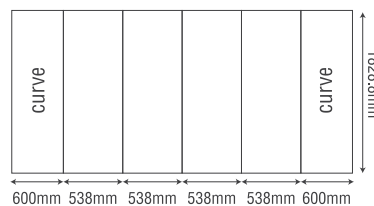

### CONNEC-33-SC 7.5ft height

size	<b>W2630 x D305 x H2300 mm</b>
weight	20kg

4x3 straight

printing size

### CONNEC-43-SS 6ft height

size	<b>W3580 x D305 x H1830 mm</b>
weight	23kg

printing size

### CONNEC-43-SS 7.5ft height

size	<b>W3580 x D305 x H2300 mm</b>
weight	27kg

4x3 curve

printing size