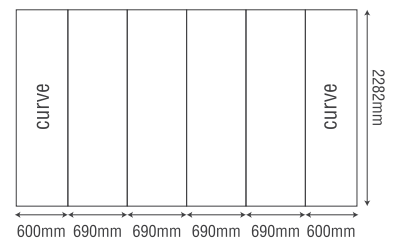

### CONNEC-33-SC 7.5ft height

size	<b>W2630 x D305 x H2300 mm</b>
weight	20kg

4x3 straight

printing size

### CONNEC-43-SS 7.5ft height

size	<b>W3580 x D305 x H2300 mm</b>
weight	27kg

4x3 curve

printing size

### CONNEC-43-SC 6ft height

size	<b>W3330 x D305 x H1830 mm</b>
weight	23kg

printing size

## Counter 2x2 Curve

size	<b>W1210 x D440 x H1050 mm</b>
weight	8kg
printing size	W1970 x H878 mm (center 960mm)