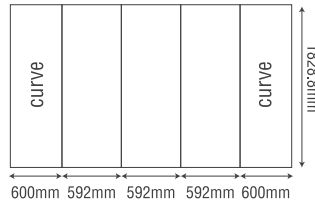

# Premium Magnetic Pop Up Display

Connec takes the conventional pop up display to a whole new challenge and multiniies it for better flexibility.

1x3 straight

**CONNEC-13-SS 6ft height**

size	<b>W1300 x D305 x H1830 mm</b>
weight	6kg

**CONNEC-13-SS 7.5ft height**

size	<b>W1300 x D305 x H2300 mm</b>
weight	7kg

2x3 straight

**CONNEC-23-SS 6ft height**

size	<b>W2060 x D305 x H1830 mm</b>
weight	12kg

**CONNEC-23-SS 7.5ft height**

size	<b>W2060 x D305 x H2300 mm</b>
weight	5kg

2x3 curve

**CONNEC-23-SC 6ft height**

size	<b>W1930 x D305 x H1830 mm</b>
weight	12kg

**CONNEC-23-SC 7.5ft height**

size	<b>W1930 x D305 x H2300 mm</b>
weight	14kg

# Premium Magnetic Pop Up Display

3x3 straight

printing size