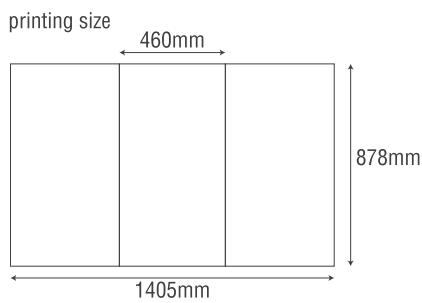

Premium Magnetic Pop Up Display

Counter 1x2 Straight

size	W800 x D350 x H1050 mm
weight	7.5kg
printing size	W1405 x H878 mm (center 460mm)