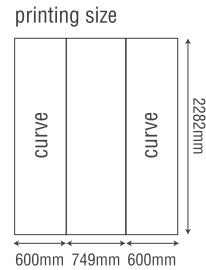

# Premium Magnetic Pop Up Display

Connec takes the conventional pop up display to a whole new challenge and multiniies it for better flexibility.

1x3 straight

**CONNEC-13-SS 6ft height**

size	<b>W1300 x D305 x H1830 mm</b>
weight	6kg

**CONNEC-13-SS 7.5ft height**

size	<b>W1300 x D305 x H2300 mm</b>
weight	7kg

2x3 straight

**CONNEC-23-SS 6ft height**

size	<b>W2060 x D305 x H1830 mm</b>
weight	12kg

**CONNEC-23-SS 7.5ft height**

size	<b>W2060 x D305 x H2300 mm</b>
weight	5kg

2x3 curve

**CONNEC-23-SC 6ft height**

size	<b>W1930 x D305 x H1830 mm</b>
weight	12kg

**CONNEC-23-SC 7.5ft height**

size	<b>W1930 x D305 x H2300 mm</b>
weight	14kg

## Counter 2x2 Curve

size	<b>W1210 x D440 x H1050 mm</b>
weight	8kg
printing size	W1970 x H878 mm (center 960mm)